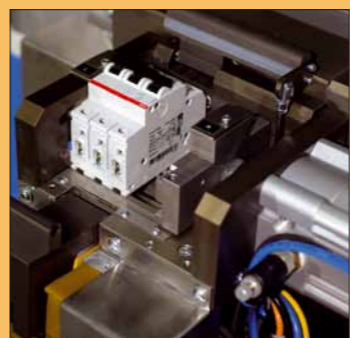

Reference Hybrid 90-2
Circuit breaker

Standard printing machines & ALFALAS® laser systems built by TAMPOPRINT® AG